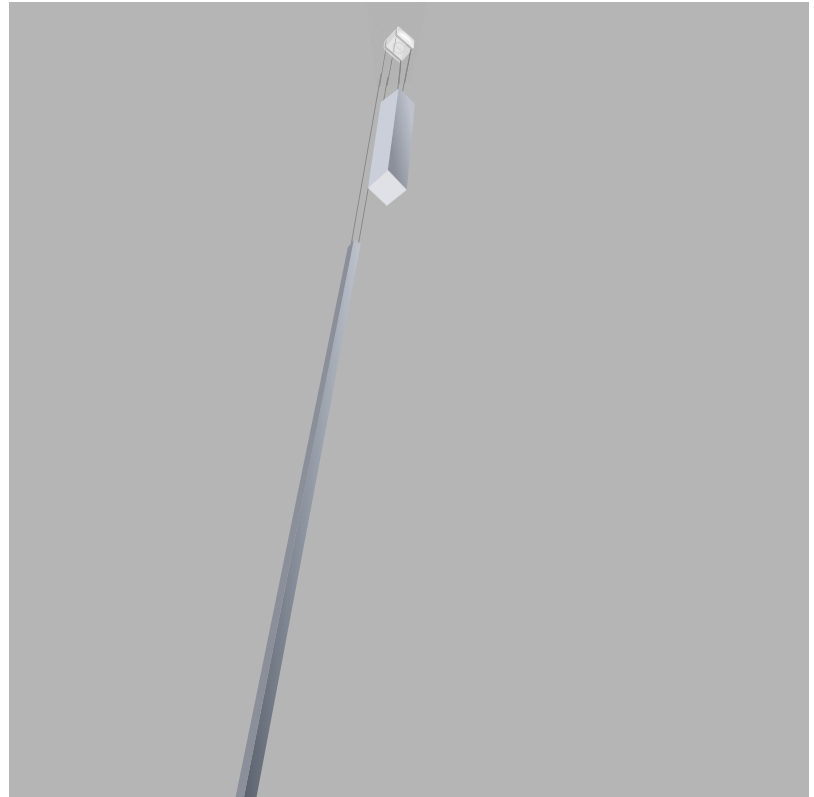

GENERAL

Series: Spillo
 Subseries: Spillo Horizontal
 Brand: Icone
 Division: Design
 Mounting Type: Suspension
 Mounting Location: Ceiling
 Subcategory: Ambient

PHYSICAL

Shape: Abstract
 Width (mm): 1040
 Width (in): 40 ¹⁵/₁₆
 Height (mm): 1500
 Height (in): 59 ¹/₁₆
 Light Distribution: Direct
 Fixture Finish: WHI / CHR / BGD
 Fixture Material: Brass

GENERAL

Series: Spillo
 Subseries: Spillo Vertical
 Brand: Icone
 Division: Design
 Mounting Type: Suspension
 Mounting Location: Ceiling
 Subcategory: Ambient

PHYSICAL

Shape: Rectangle
 Height (mm): 1700
 Height (in): 66 ¹⁵/₁₆
 Max. Overall Height (mm): 3000
 Max. Overall Height (in): 118 ¹/₈
 Light Distribution: Direct / Indirect
 Fixture Finish: WHI / CHR / BGD
 Fixture Material: Brass

25mm 1"

SPILLO VERTICAL SUSPENSION

D42051-

PROJECT

TYPE

SPECIFIER

QUANTITY

DATE