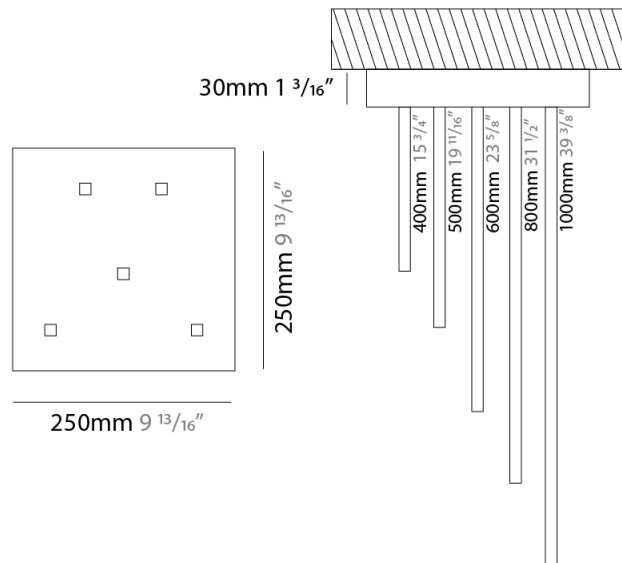

GENERAL

Series: Spillo
 Subseries: Spillo Horizontal
 Brand: Icone
 Division: Design
 Mounting Type: Suspension
 Mounting Location: Ceiling
 Subcategory: Ambient

PHYSICAL

Shape: Abstract
 Width (mm): 1040
 Width (in): 40 ¹⁵/₁₆
 Height (mm): 1500
 Height (in): 59 ¹/₁₆
 Light Distribution: Direct
 Fixture Finish: WHI / CHR / BGD
 Fixture Material: Brass

GENERAL

Series: Spillo
 Subseries: Spillo Vertical
 Brand: Icone
 Division: Design
 Mounting Type: Suspension
 Mounting Location: Ceiling
 Subcategory: Ambient

PHYSICAL

Shape: Rectangle
 Height (mm): 1700
 Height (in): 66 ¹⁵/₁₆
 Max. Overall Height (mm): 3000
 Max. Overall Height (in): 118 ¹/₈
 Light Distribution: Direct / Indirect
 Fixture Finish: WHI / CHR / BGD
 Fixture Material: Brass

GENERAL

Series: Spillo
 Subseries: Spillo 5 Rod
 Brand: Icone
 Division: Design
 Mounting Type: Recessed
 Mounting Location: Ceiling
 Subcategory: Ambient

PHYSICAL

Shape: Abstract
 Width (mm): 50
 Width (in): 1 ¹⁵/₁₆
 Height (mm): 1000
 Height (in): 39 ³/₈
 Light Distribution: Adjustable
 Fixture Finish: WHI / BLK / CHR / BGD
 Fixture Material: Brass

LED

Color Temperature (°K): 2700 / 3000
 Nominal Lumen (lm): 3850
 CRI: >90 CRI
 Lamp Life (hrs): 50000

OPTICAL

Adjustability: Tilt 120°

RATINGS AND CERTIFICATIONS

Certified By: Certified for North American Standards
 IP rating: IP20