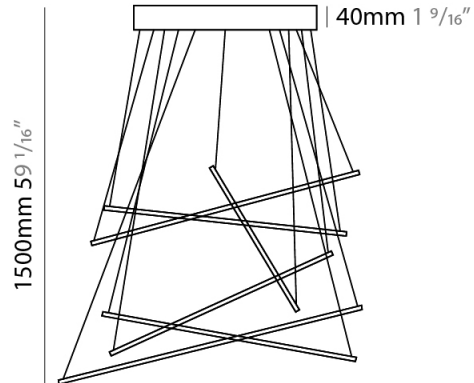

PROJECT	_____
TYPE	_____
SPECIFIER	_____
QUANTITY	_____
DATE	_____

SPILLO 6 ROD SUSPENSION

D42053- _____ - _____
base number   Color   Finish
                         Temperature   Options

1. To build a product code in our configurator select the specify button on the base model # product page
2. To build a manual product code on this datasheet choose from the options listed below in blue font and add the suffix to the base model #

GENERAL

Series: Spillo
Subseries: Spillo 6 Rod
Brand: Icone
Division: Design
Mounting Type: Suspension
Mounting Location: Ceiling
Subcategory: Ambient

PHYSICAL

Shape: Abstract
Height (mm): 1500
Height (in): 59 1/16
Light Distribution: Direct / Indirect
Fixture Finish: WHI / CHR / BGD
Fixture Material: Brass

ELECTRICAL

Lamp Type: LED
Total Output Wattage (W): 47
Dimming: 0-10V Dimming
Driver Included: Yes
Driver Location: Integrated
Driver Type: Constant Current - Universal
Input Voltage (V): 120 - 277
Output Voltage (V): 12
Upon Request: (Included) Integral: Non-dimming / 277Vac / (Not included - see components) Remote: 0-10Vdc dimming

LED

Color Temperature (°K): 2700 / 3000
Nominal Lumen (lm): 3960
CRI: >90 CRI
Lamp Life (hrs): 50000

OPTICAL

RATINGS AND CERTIFICATIONS

Certified By: Certified for North American Standards
IP rating: IP20

300mm 11 13/16"